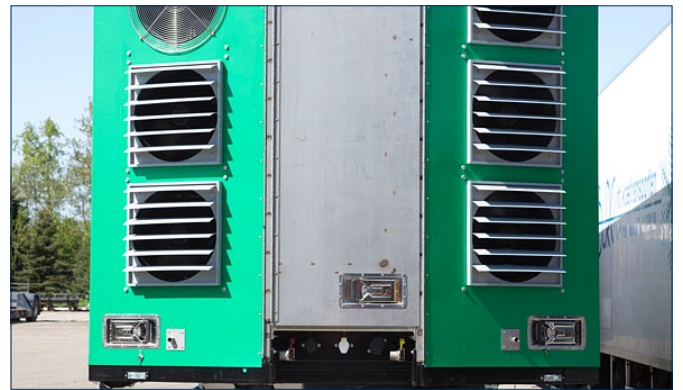

Transport

Maximum loading capacity	kg	18.000
Maximum loading capacity per Layer	kg	1.800
Animal live weight	kg	1.5-3.5
Trailer weight	kg	15.060
Trailer length	mm	13.600
Trailer height	mm	4.000
Trailer width	mm	2.550
Electrical power installed	kW	3x 400V 32A +N+GND
Electrical power generator	kW	16kVA/12,8kW25A continue
Maximum ventilation capacity front at 30Pa	M ³ /h	40.000
Maximum ventilation capacity back at 30 Pa	M ³ /h	18.000

Transport

- More transport capacity per lorry.
- During driving, the chickens stay calm.
- The trailer is equipped with a mechanical ventilation system.
- Climate control during transport: transport on hot or cold days and delays during the trip are no longer a threat.
- An especially GPS system connected to the internet is built into the Peer System trailers.