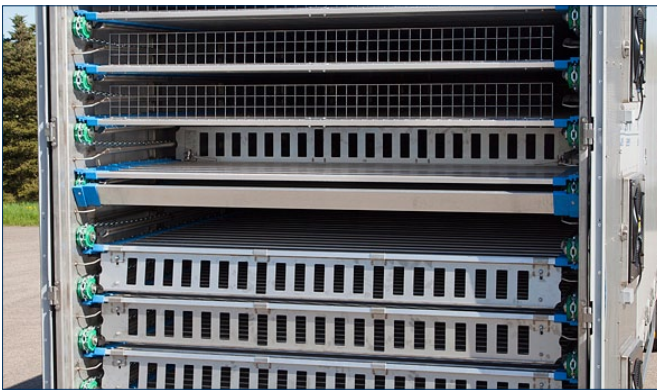

Transport

Maximum loading capacity	kg	18.000
Maximum loading capacity per Layer	kg	1.800
Animal live weight	kg	1.5-3.5
Trailer weight	kg	15.060
Trailer length	mm	13.600
Trailer height	mm	4.000
Trailer width	mm	2.550
Electrical power installed	kW	3x 400V 32A +N+GND
Electrical power generator	kW	16kVA/12,8kW25A continue
Maximum ventilation capacity front at 30Pa	M ³ /h	40.000
Maximum ventilation capacity back at 30 Pa	M ³ /h	18.000

Transport

- More transport capacity per lorry.
- During driving, the chickens stay calm.
- The trailer is equipped with a mechanical ventilation system.
- Climate control during transport: transport on hot or cold days and delays during the trip are no longer a threat.
- An especially GPS system connected to the internet is built into the Peer System trailers.